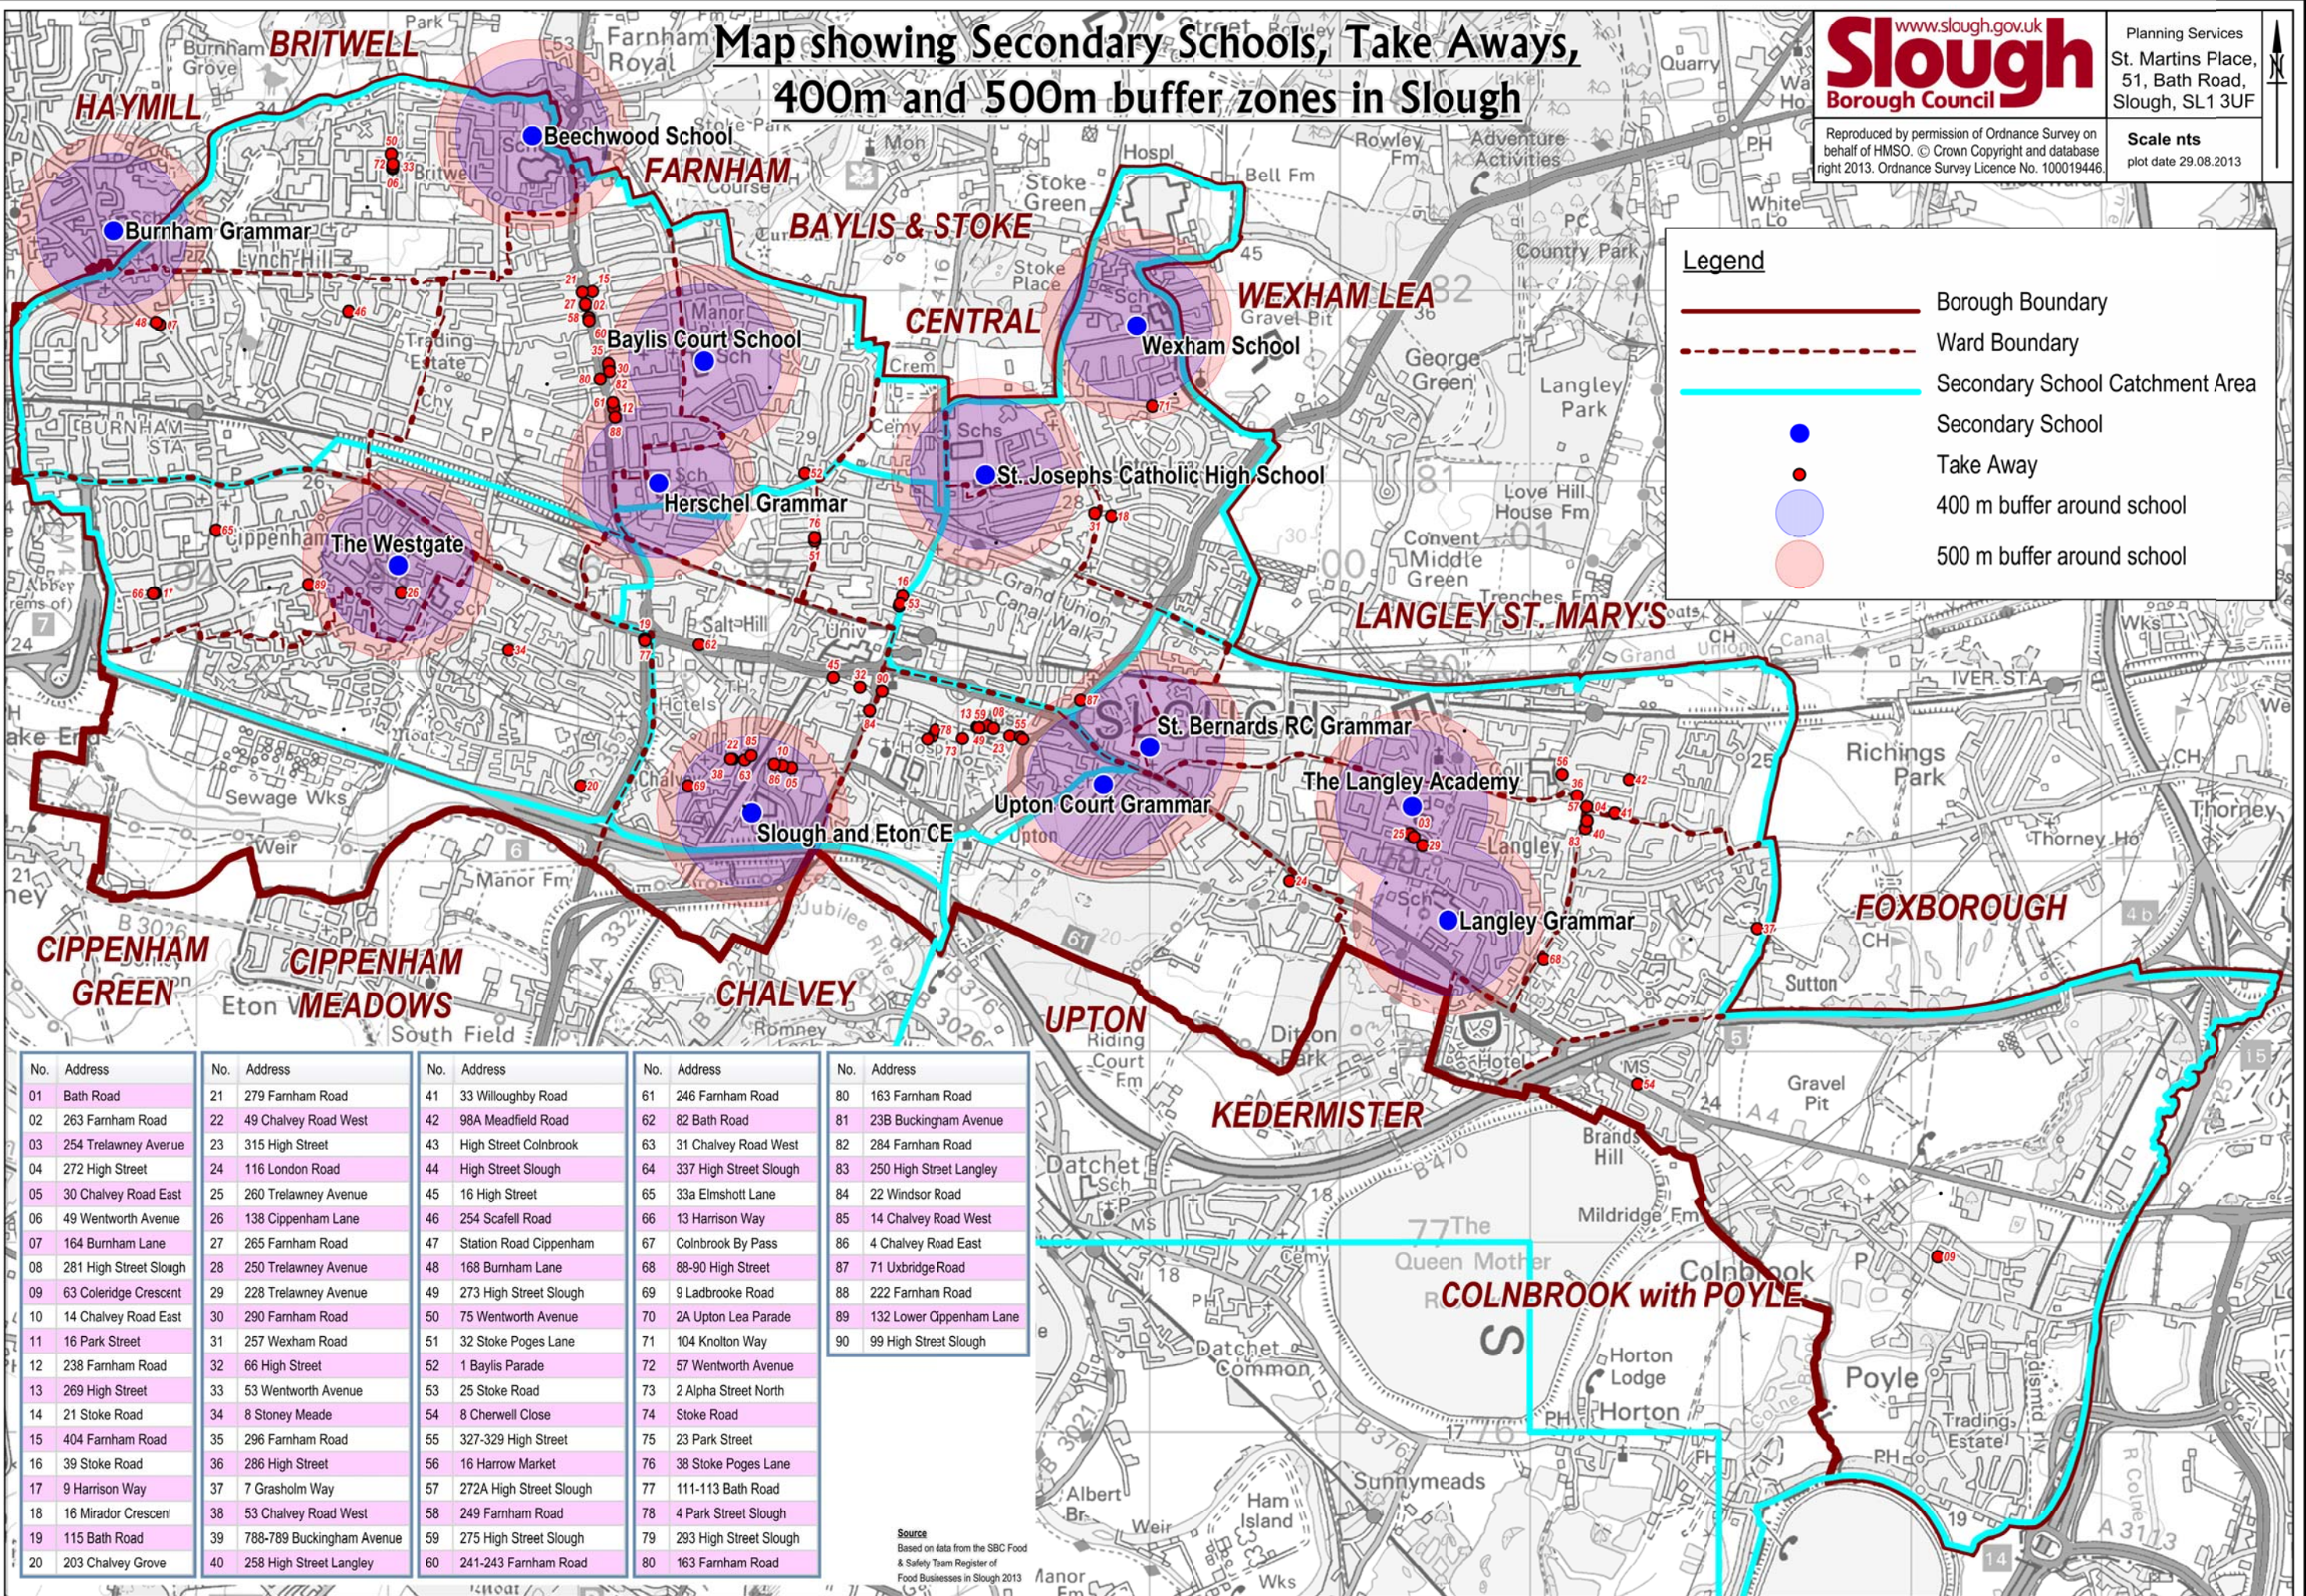

Map showing Secondary Schools, Take Aways, 400m and 500m buffer zones in Slough

Legend

- Borough Boundary
- Ward Boundary
- Secondary School Catchment Area
- Secondary School
- Take Away
- 400 m buffer around school
- 500 m buffer around school